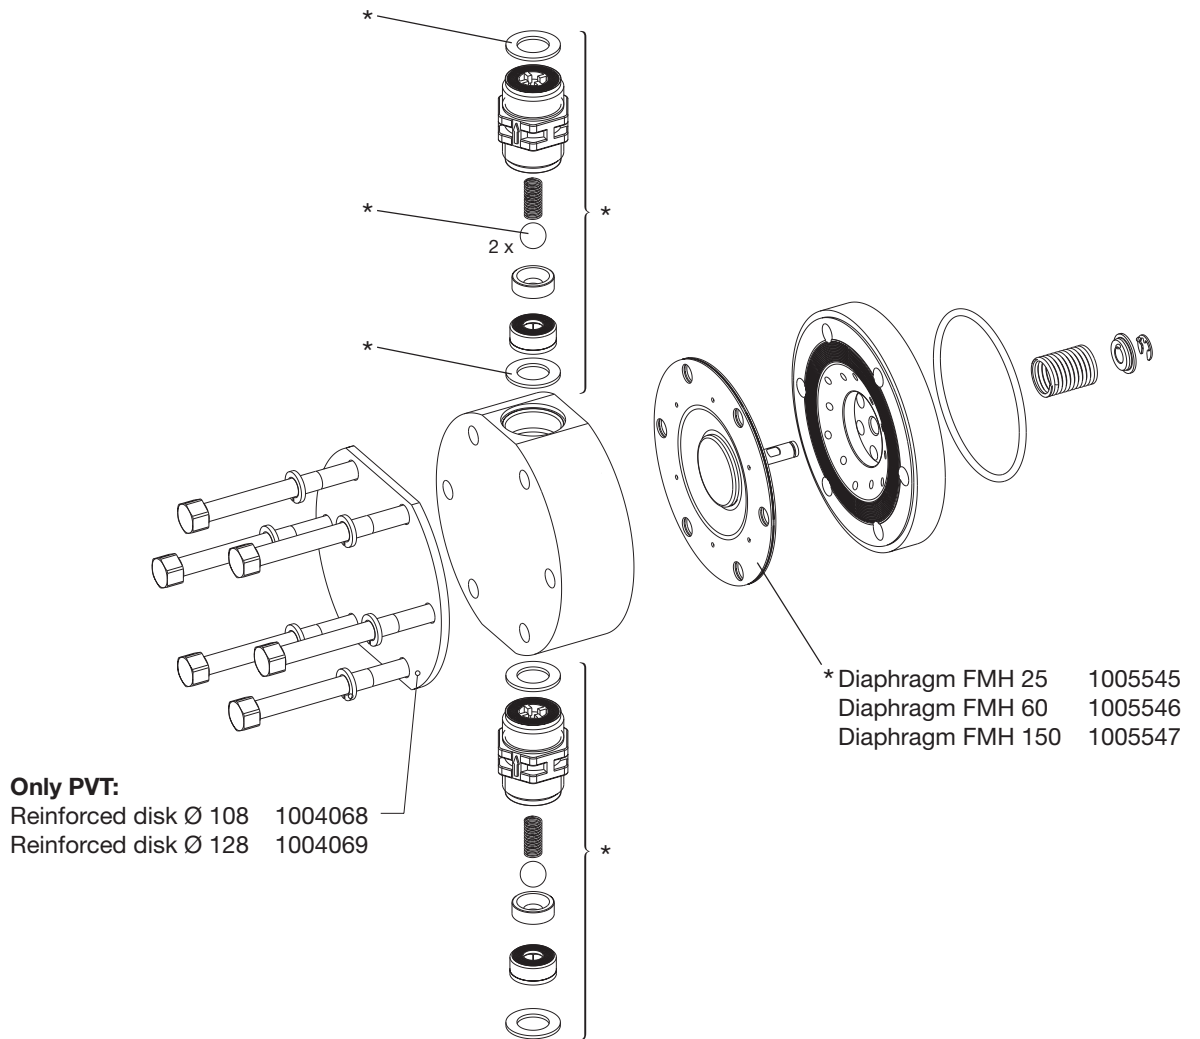

### Spare parts

#### Exploded view of Hydro liquid end (Single ball valve version)

\* Set of spare parts - range for supply

61\_05-104\_00\_50-03\_2

Subject to technical modifications.

### Supplied as standard for SST/HCT stainless steel material version

- 1 metering diaphragm
- 2 valve balls
- 1 seal set

Applies to identcode: Type 025068, 025060, 025048, 025040, 025019

Delivery unit	Materials in contact with medium	Order no.	
<b>FMH 60 - DN 10</b>	PVT	1005552	
	SST	1005553	
	HCT	1009573	
	SST (with valve set)	1005554	
	SST (for double ball valves)	1005555	