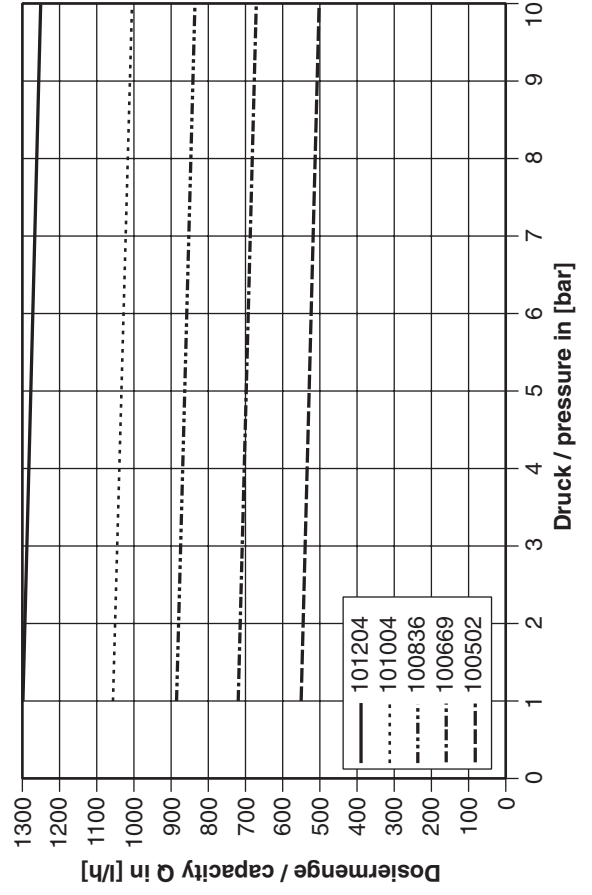

Performance diagrams Makro TZ TZHa per liquid end at 50 Hz

Performance diagrams Makro TZ hydraulic diaphragm dosing pumps TZHa per liquid end at 60 Hz