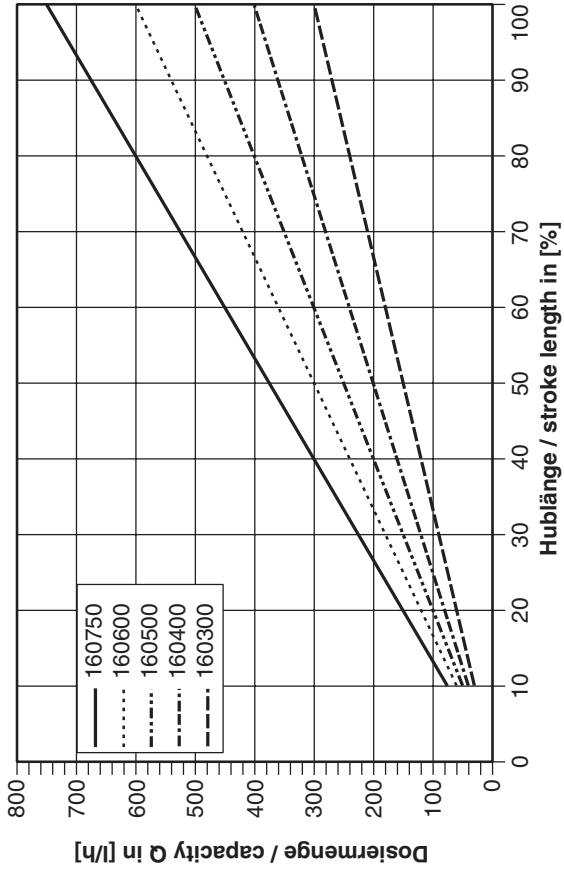

Performance diagrams Makro TZ TZHa per liquid end at 50 Hz

Performance diagrams Makro TZ hydraulic diaphragm dosing pumps TZHa per liquid end at 60 Hz