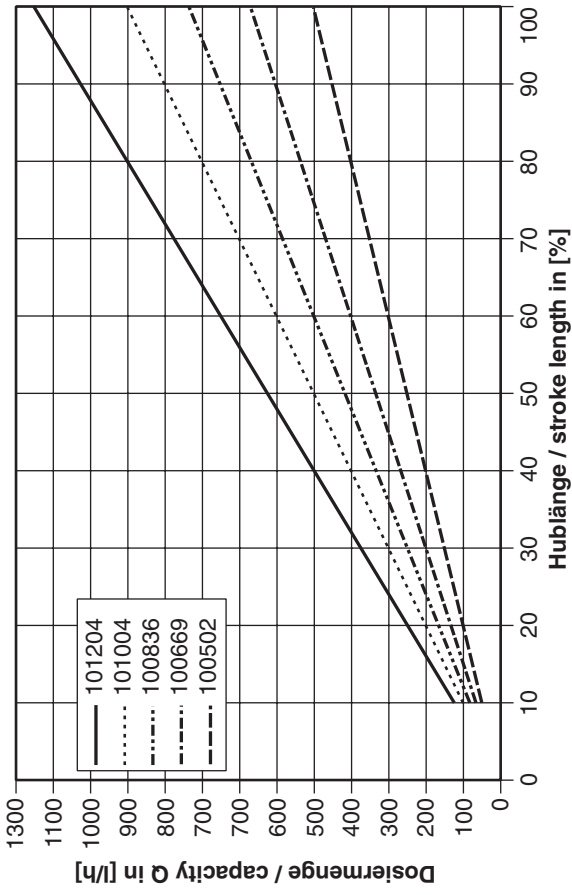

Performance diagrams Makro TZ TZHa per liquid end at 50 Hz

Performance diagrams Makro TZ hydraulic diaphragm dosing pumps TZHa per liquid end at 60 Hz