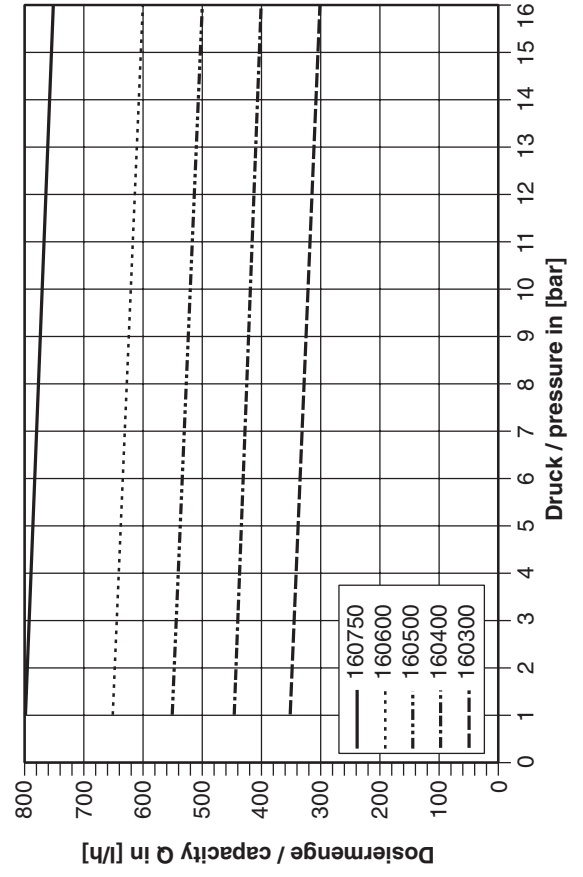

Performance diagrams Makro TZ TZHa per liquid end at 50 Hz

Performance diagrams Makro TZ hydraulic diaphragm dosing pumps TZHa per liquid end at 60 Hz